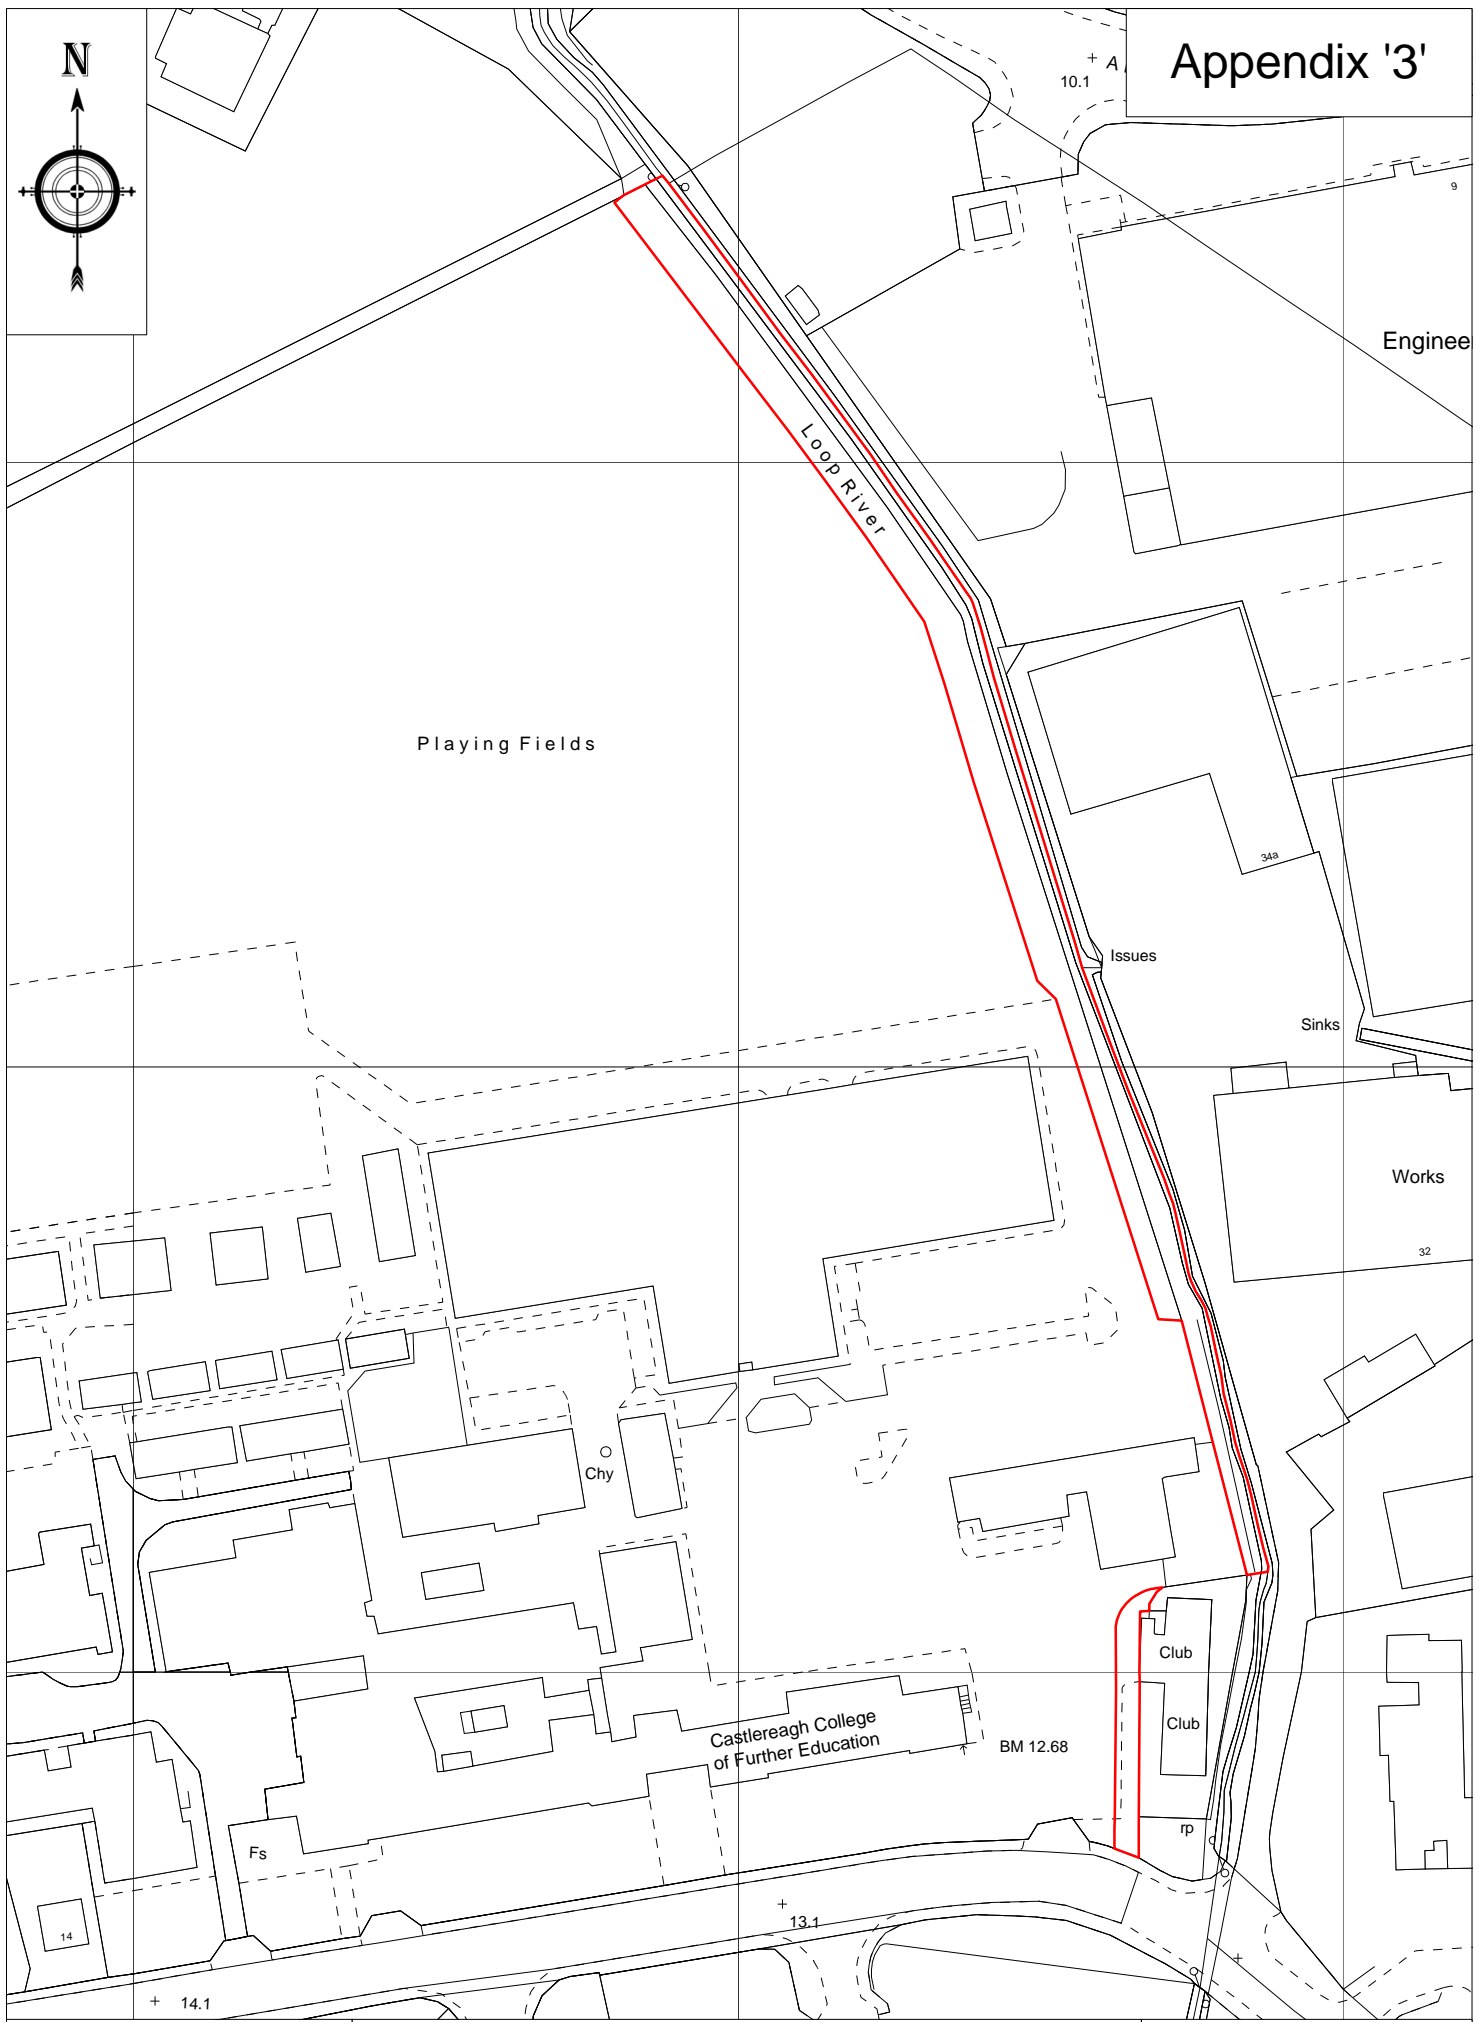

# Appendix '3'

Scale 1:1250

Connswater Community Greenway - Plot 75

Area 0.501 acres